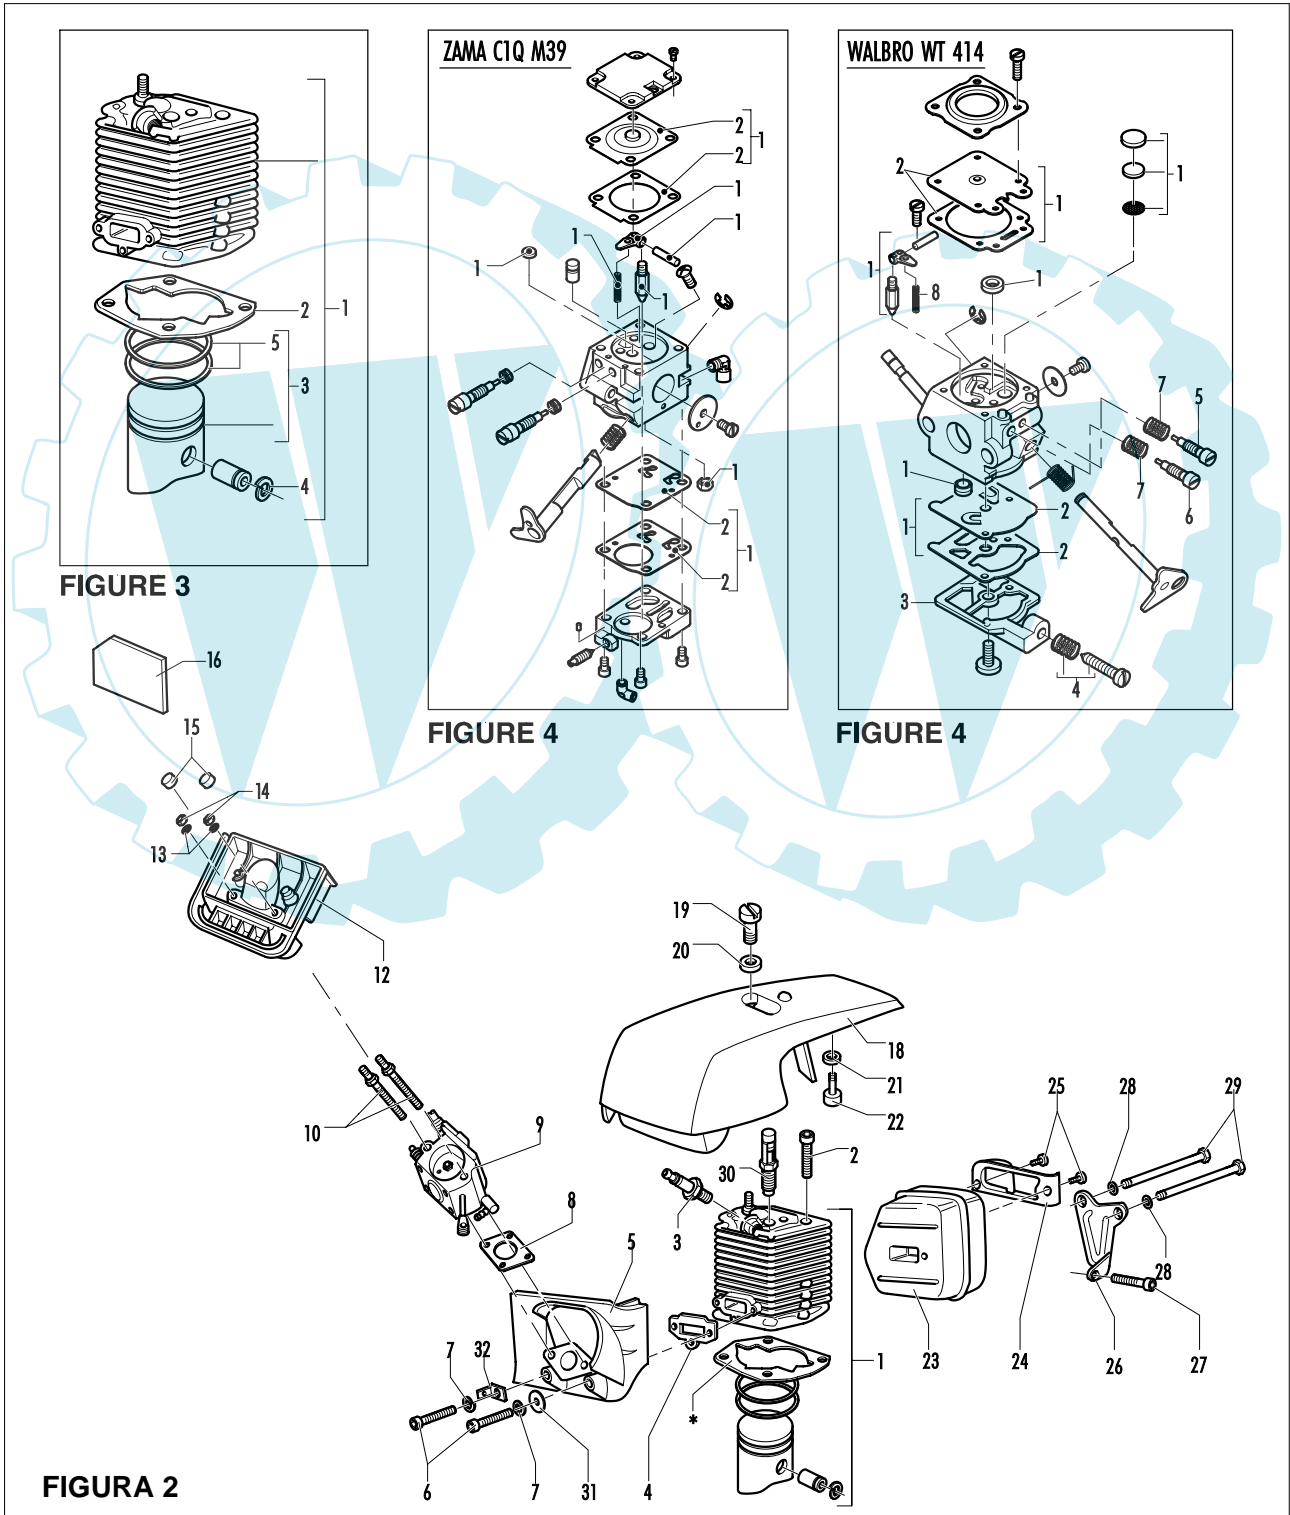

brand	PARTNER

date	FEB/03	SHEET 3/6

Model	Prefix
P 538E 14"	01

Product number
953900310