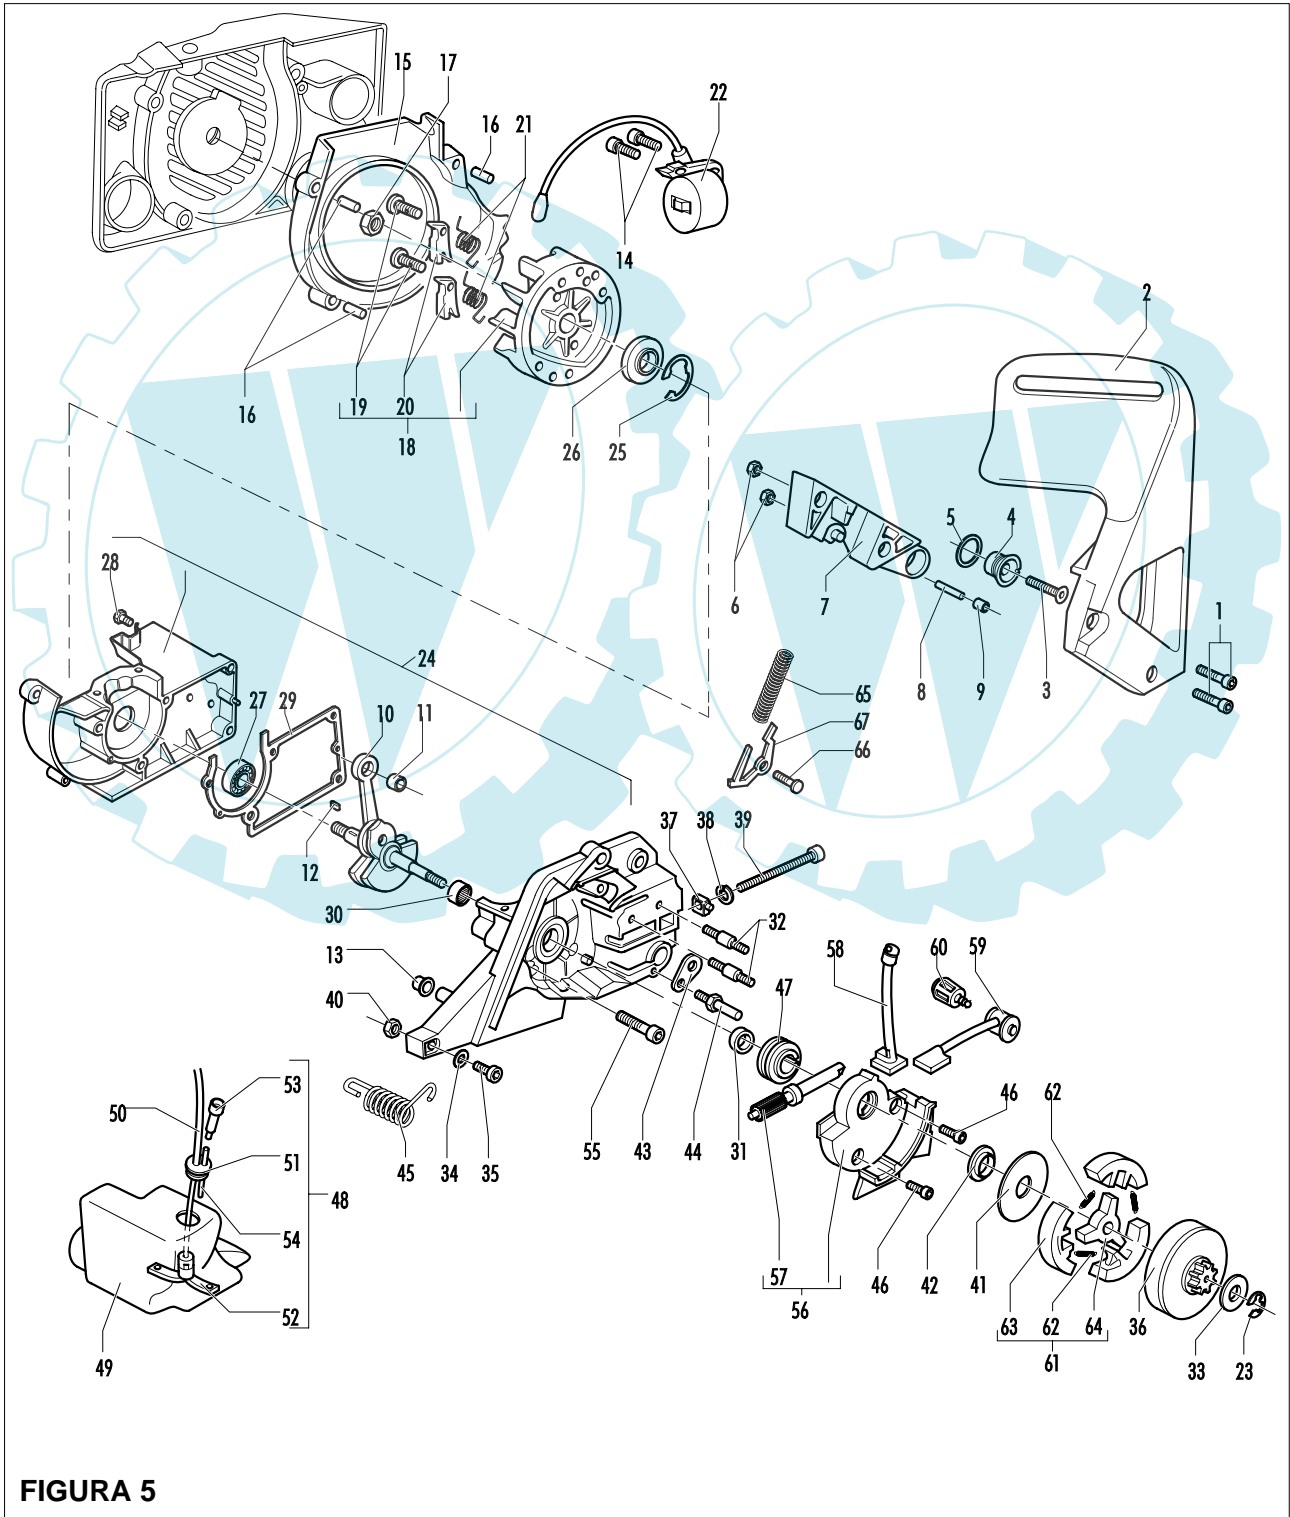

brand	PARTNER

date	FEB/03	SHEET 5/6

Model	Prefix
P 538E 14"	01

Product number
953900310